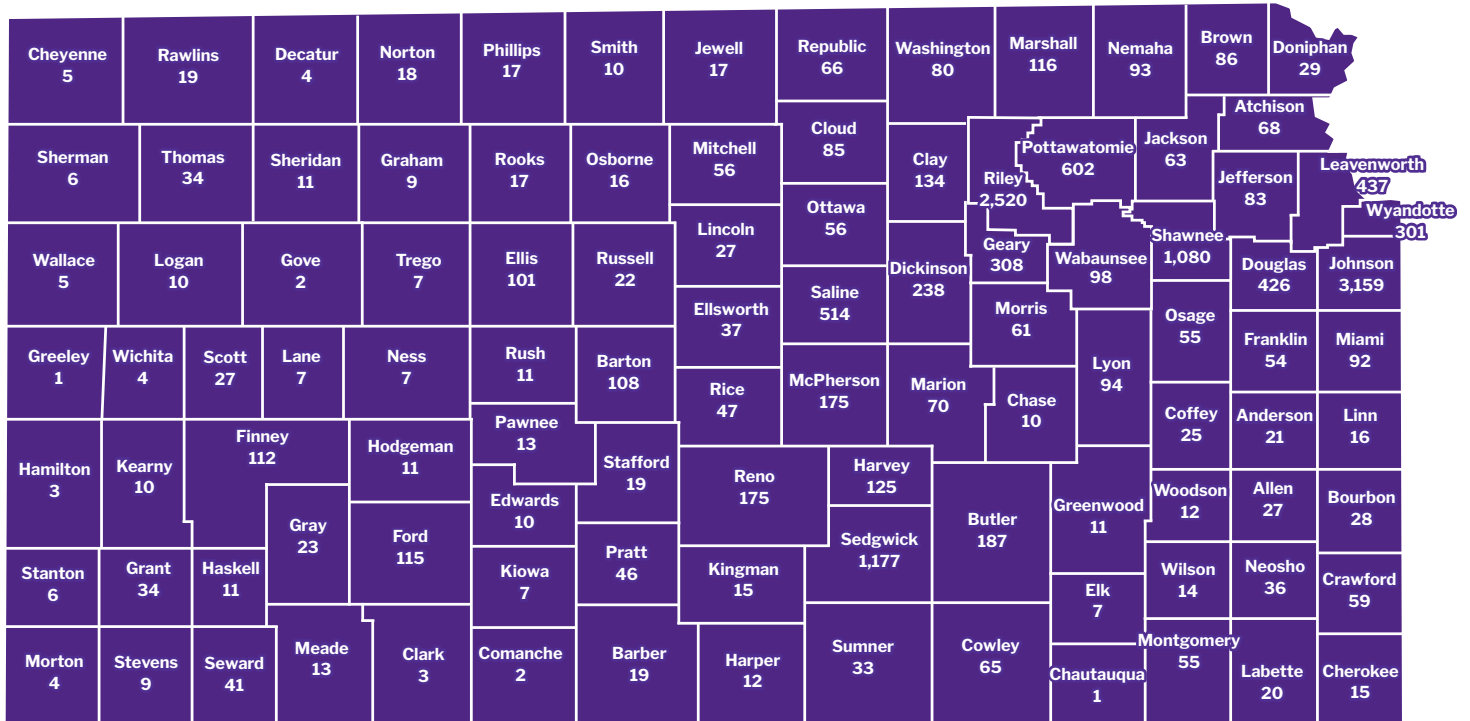

GRADUATE SCHOOL BY COUNTY

Allen	27	Finney	112	Logan	10	Rooks	17
Anderson	21	Ford	115	Lyon	94	Rush	11
Atchison	68	Franklin	54	Marion	70	Russell	22
Barber	19	Geary	308	Marshall	116	Saline	514
Barton	108	Gove	2	McPherson	175	Scott	27
Bourbon	28	Graham	9	Meade	13	Sedgwick	1,177
Brown	86	Grant	34	Miami	92	Seward	41
Butler	187	Gray	23	Mitchell	56	Shawnee	1,080
Chase	10	Greeley	1	Montgomery	55	Sheridan	11
Chautauqua	1	Greenwood	11	Morris	61	Sherman	6
Cherokee	15	Hamilton	3	Morton	4	Smith	10
Cheyenne	5	Harper	12	Nemaha	93	Stafford	19
Clark	3	Harvey	125	Neosho	36	Stanton	6
Clay	134	Haskell	11	Ness	7	Stevens	9
Cloud	85	Hodgeman	11	Norton	18	Sumner	33
Coffey	25	Jackson	63	Osage	55	Thomas	34
Comanche	2	Jefferson	83	Osborne	16	Trego	7
Cowley	65	Jewell	17	Ottawa	56	Wabaunsee	98
Crawford	59	Johnson	3,159	Pawnee	13	Wallace	5
Decatur	4	Kearny	10	Phillips	17	Washington	80
Dickinson	238	Kingman	15	Pottawatomie	602	Wichita	4
Doniphan	29	Kiowa	7	Pratt	46	Wilson	14
Douglas	426	Labette	20	Rawlins	19	Woodson	12
Edwards	10	Lane	7	Reno	175	Wyandotte	301
Elk	7	Leavenworth	437	Republic	66		
Ellis	101	Lincoln	27	Rice	47		
Ellsworth	37	Linn	16	Riley	2,520		

TOTAL 14,562

GRADUATE SCHOOL BY STATE & TERRITORY

Alabama	244	Massachusetts	342	Tennessee	374
Alaska	58	Michigan	440	Texas	2,513
Arizona	532	Minnesota	633	Utah	280
Arkansas	323	Mississippi	104	Vermont	26
California	2,002	Missouri	2,462	Virginia	862
Colorado	1,349	Montana	120	Washington	731
Connecticut	154	Nebraska	771	West Virginia	52
Delaware	67	Nevada	157	Wisconsin	420
District of Columbia	59	New Hampshire	67	Wyoming	98
Florida	970	New Jersey	400		
Georgia	587	New Mexico	240		
Hawaii	76	New York	574		
Idaho	179	North Carolina	752		
Illinois	940	North Dakota	89		
Indiana	395	Ohio	511		
Iowa	600	Oklahoma	603		
Kansas	14,562	Oregon	383		
Kentucky	240	Pennsylvania	555		
Louisiana	181	Rhode Island	40		
Maine	63	South Carolina	277		
Maryland	460	South Dakota	145		